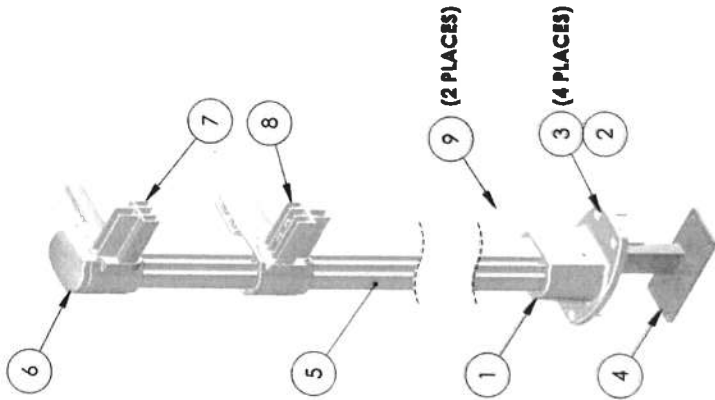

CLM POST ASSY

LEFT CORNER w/MEDITERRANEAN KIT

ITEM NO.	PART NUMBER	DESCRIPTION	QTY.
1	ASP008	Capri- Post Base Bracket	1
2	F044	Capri- Post Base Concrete Screw	4
3	F046	Capri- Post Base Wood Screw	4
4	AS060	Post Anchor for Capri	1
5	S028	Al Track 3" Capri	1
6	P007	Capri- Track Cap	1
7	ASP001	Capri- Left Corner	1
8	ASP002	Capri- Right Corner	1
9	F045	Capri Post/Reinforce Screw	2

CPM POST ASSY

RIGHT CORNER w/MEDITERRANEAN KIT

ITEM NO.	PART NUMBER	DESCRIPTION	QTY.
1	ASP008	Capri- Post Base Bracket	1
2	F044	Capri- Post Base Concrete Screw	4
3	F046	Capri- Post Base Wood Screw	4
4	AS060	Post Anchor for Capri	1
5	S028	Al Track 3" Capri	1
6	P007	Capri- Track Cap	1
7	ASP001	Capri- Left Corner	1
8	ASP002	Capri- Right Corner	1
9	F045	Capri Post/Reinforce Screw	2

CRM POST ASSY

LEFT CORNER w/MEDITERRANEAN KIT

ITEM NO.	PART NUMBER	DESCRIPTION	QTY.
1	ASP008	Capri- Post Base Bracket	1
2	F044	Capri- Post Base Concrete Screw	4
3	F046	Capri- Post Base Wood Screw	4
4	AS060	Post Anchor for Capri	1
5	S028	Al Track 3" Capri	1
6	P007	Capri- Track Cap	1
7	ASP003	Capri- Mid Post Corner	2
8	F045	Capri Post/Reinforce Screw	2