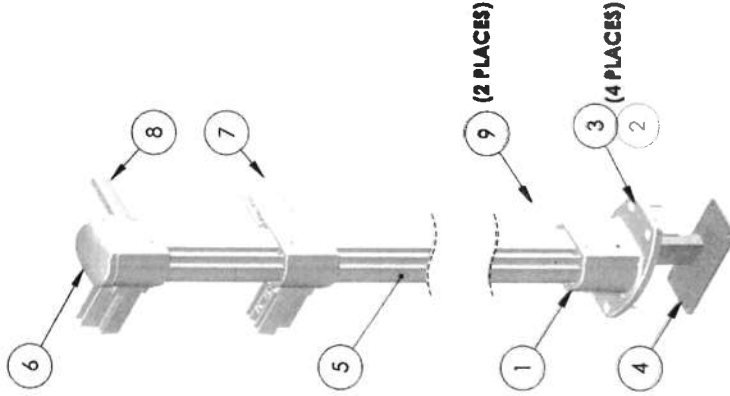

CLM POST ASSY

LEFT CORNER w/MEDITERRANEAN KIT

ITEM NO.	PART NUMBER	DESCRIPTION	QTY.
1	ASP008	Capri- Post Base Bracket	1
2	F044	Capri- Post Base Concrete Screw	4
3	F046	Capri- Post Base Wood Screw	4
4	AS060	Post Anchor for Capri	1
5	S028	Al Track 3" Capri	1
6	P007	Capri- Track Cap	1
7	ASP001	Capri- Left Corner	1
8	ASP002	Capri- Right Corner	1
9	F045	Capri Post/Reinforce Screw	2

CPM POST ASSY

RIGHT CORNER w/MEDITERRANEAN KIT

ITEM NO.	PART NUMBER	DESCRIPTION	QTY.
1	ASP008	Capri- Post Base Bracket	1
2	F044	Capri- Post Base Concrete Screw	4
3	F046	Capri- Post Base Wood Screw	4
4	AS060	Post Anchor for Capri	1
5	S028	Al Track 3" Capri	1
6	P007	Capri- Track Cap	1
7	ASP001	Capri- Left Corner	1
8	ASP002	Capri- Right Corner	1
9	F045	Capri Post/Reinforce Screw	2

CRM POST ASSY

LEFT CORNER w/MEDITERRANEAN KIT

ITEM NO.	PART NUMBER	DESCRIPTION	QTY.
1	ASP008	Capri- Post Base Bracket	1
2	F044	Capri- Post Base Concrete Screw	4
3	F046	Capri- Post Base Wood Screw	4
4	AS060	Post Anchor for Capri	1
5	S028	Al Track 3" Capri	1
6	P007	Capri- Track Cap	1
7	ASP003	Capri- Mid Post Corner	2
8	F045	Capri Post/Reinforce Screw	2