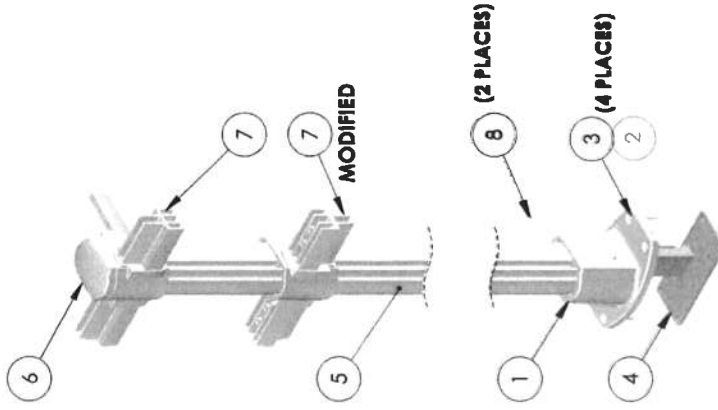

CLM POST ASSY

LEFT CORNER w/MEDITERRANEAN KIT

ITEM NO.	PART NUMBER	DESCRIPTION	QTY.
1	ASP008	Capri- Post Base Bracket	1
2	F044	Capri- Post Base Concrete Screw	4
3	F046	Capri- Post Base Wood Screw	4
4	AS060	Post Anchor for Capri	1
5	S028	Al Track 3" Capri	1
6	P007	Capri- Track Cap	1
7	ASP001	Capri- Left Corner	1
8	ASP002	Capri- Right Corner	1
9	F045	Capri Post/Reinforce Screw	2

CPM POST ASSY

RIGHT CORNER w/MEDITERRANEAN KIT

ITEM NO.	PART NUMBER	DESCRIPTION	QTY.
1	ASP008	Capri- Post Base Bracket	1
2	F044	Capri- Post Base Concrete Screw	4
3	F046	Capri- Post Base Wood Screw	4
4	AS060	Post Anchor for Capri	1
5	S028	Al Track 3" Capri	1
6	P007	Capri- Track Cap	1
7	ASP001	Capri- Left Corner	1
8	ASP002	Capri- Right Corner	1
9	F045	Capri Post/Reinforce Screw	2

CRM POST ASSY

LEFT CORNER w/MEDITERRANEAN KIT

ITEM NO.	PART NUMBER	DESCRIPTION	QTY.
1	ASP008	Capri- Post Base Bracket	1
2	F044	Capri- Post Base Concrete Screw	4
3	F046	Capri- Post Base Wood Screw	4
4	AS060	Post Anchor for Capri	1
5	S028	Al Track 3" Capri	1
6	P007	Capri- Track Cap	1
7	ASP003	Capri- Mid Post Corner	2
8	F045	Capri Post/Reinforce Screw	2