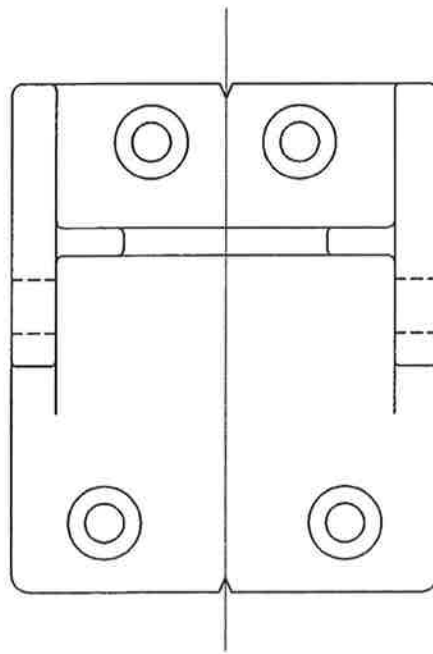

**Top**

**End mounting bracket template**  
**2 3/4" x 2 1/2"**

CONFIGURATION	PART #	DESCRIPTION
S004 WHITE	S004 WHITE	End Bracket
S004 BLACK	S004 BLACK	End Bracket
S004 TAUPE	S004 TAUPE	End Bracket
S004 BEIGE	S004 BEIGE	End Bracket

**ShadeTree**  
Retractable Deck & Patio Canopies

**S004**

SHEET 1 OF 1