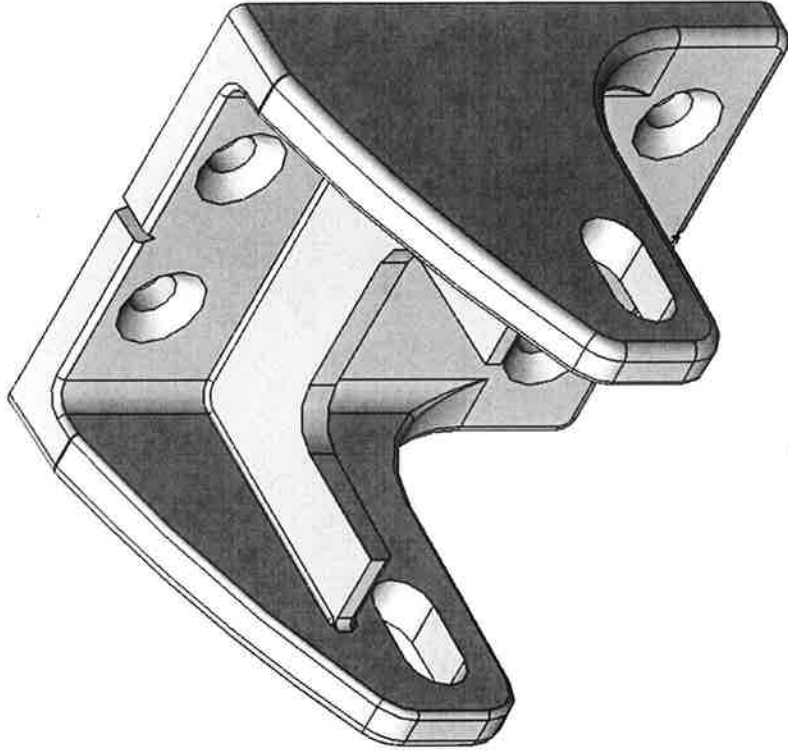

**Top**

**End mounting bracket template**  
**2 3/4" x 2 1/2"**

CONFIGURATION	PART #	DESCRIPTION
S004 WHITE	S004 WHITE	End Bracket
S004 BLACK	S004 BLACK	End Bracket
S004 TAUPE	S004 TAUPE	End Bracket
S004 BEIGE	S004 BEIGE	End Bracket

**ShadeTree**  
Retractable Deck & Patio Canopies

**S004**

SHEET 1 OF 1